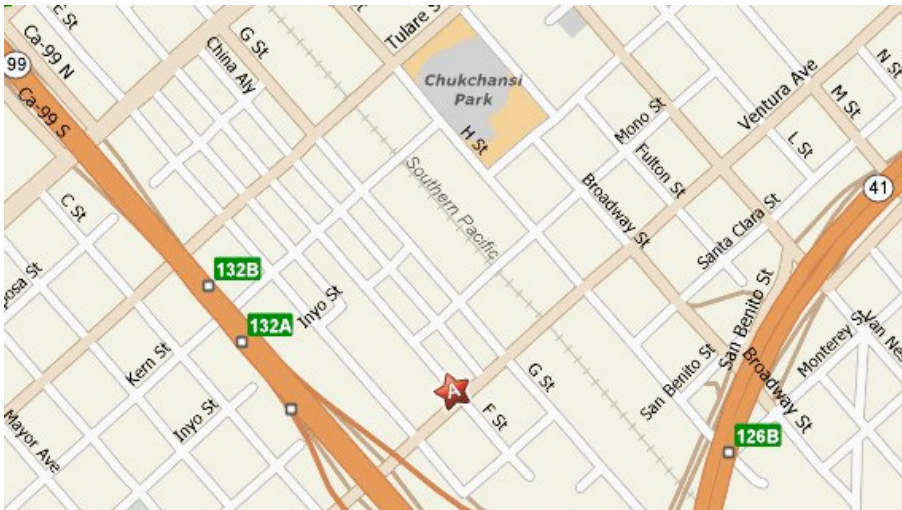

Rogue 2009 Venues

- A: Starline
831 E Fern Ave
- B: Dianna's North
816 N Fulton St
- C: Dianna's South
726 N Fulton St
- D: Veni Vidi Vici
1116 N Fulton St
- E: Ashtree Studios
1035 N Fulton St
- F: Spectrum
608 E Olive Ave
- G: Mike Briggs
1212 N Van Ness Ave
- H: Severance
1401 N Wishon Ave
- I: Palomino's
805 E Olive Ave
- J: Fresno City College
1101 E University Ave

- A: Full Circle Brewing
620 F Street