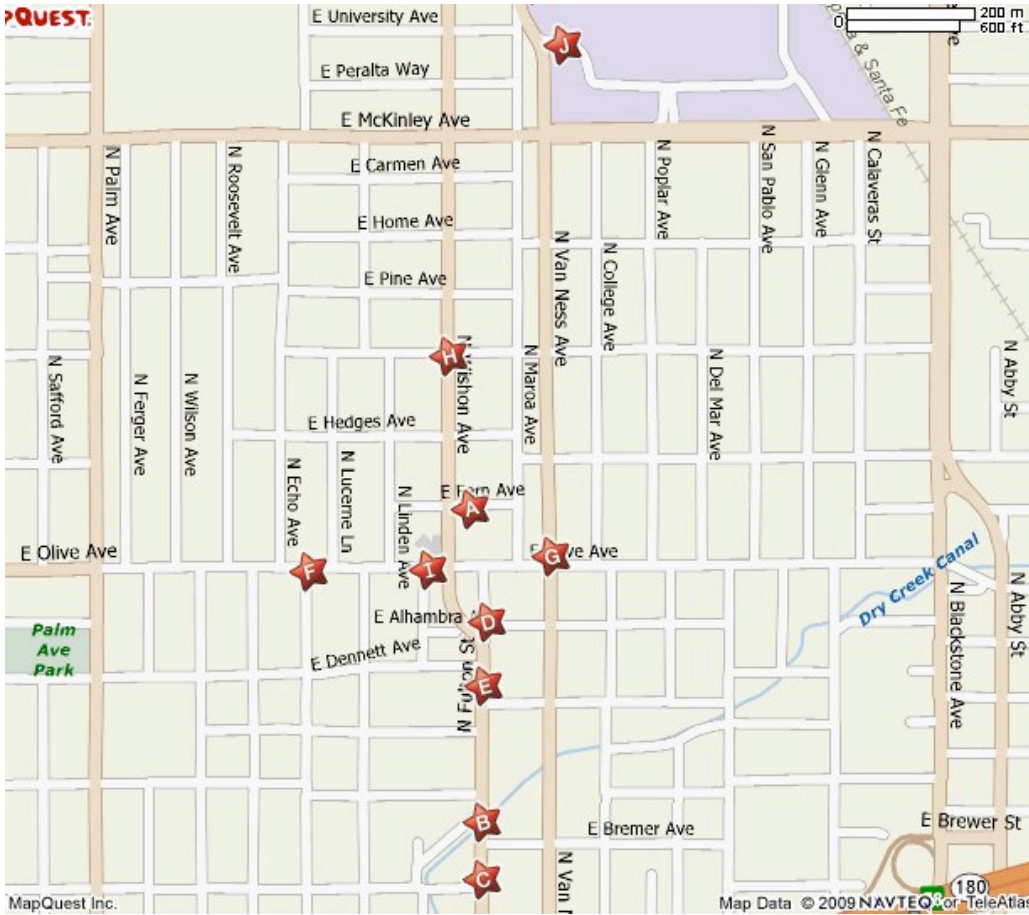

Rogue 2009 Venues

- A: Starline
831 E Fern Ave
- B: Dianna's North
816 N Fulton St
- C: Dianna's South
726 N Fulton St
- D: Veni Vidi Vici
1116 N Fulton St
- E: Ashtree Studios
1035 N Fulton St
- F: Spectrum
608 E Olive Ave
- G: Mike Briggs
1212 N Van Ness Ave
- H: Severance
1401 N Wishon Ave
- I: Palomino's
805 E Olive Ave
- J: Fresno City College
1101 E University Ave

- A: Full Circle Brewing
620 F Street